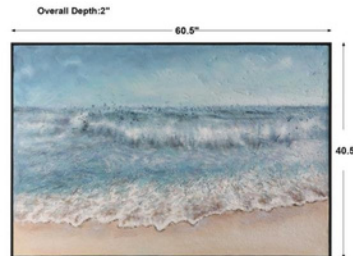

MAIN FLOOR ART

Dining Room Artwork

Burlington
DESIGN STUDIO

Accent Wall Mirror

Burlington
DESIGN STUDIO

Seascape

MAIN FLOOR ENTRY

Niche Console Table