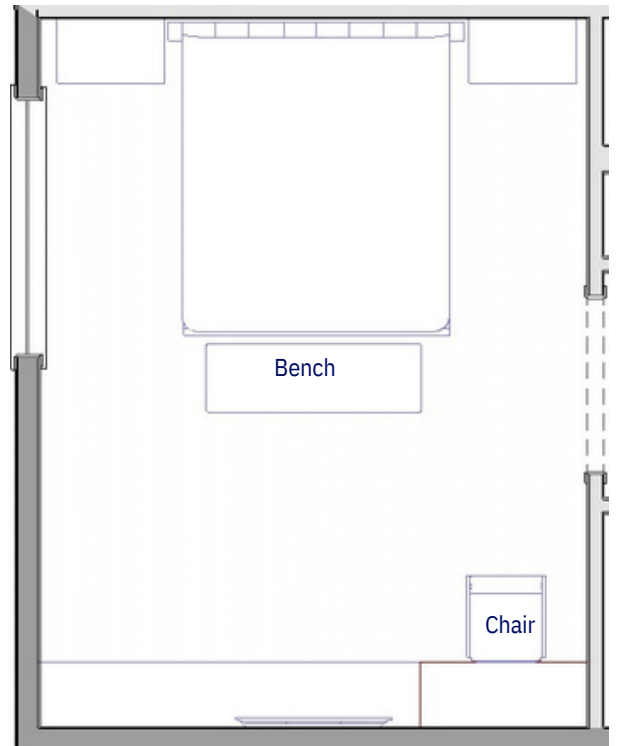

Accent Stools

Burlington
DESIGN STUDIO

MAIN FLOOR PATIO FURNITURE

Burlington
DESIGN STUDIO

Seascape

SECOND FLOOR

GUEST ROOM - TWIN BEDS

Wall to Wall Chanel Back Headboard

Seascape

ARTWORK

Burlington
DESIGN STUDIO

GUEST ROOM - KING BED

Burlington
DESIGN STUDIO

Bed Side Table

Table Lamp

THIRD FLOOR

48" floating desk with 9 drawer combo 90"

Seascape

Accent Chair and Bench

BEDROOM ART

Seascape

PRINCIPAL BEDROOM - KING BED

HEADBOARD FABRIC

HEADBOARD AND BEDFRAME